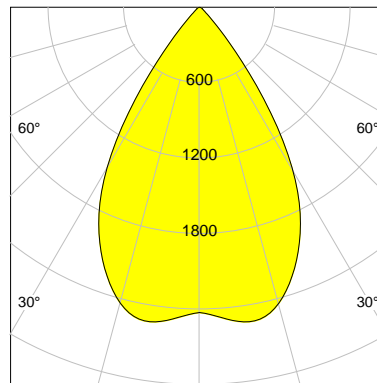

REFLECTOR

Technology	ULTRA
Material	Miro 20 Silver
FWHM	64°
FWTM	84°