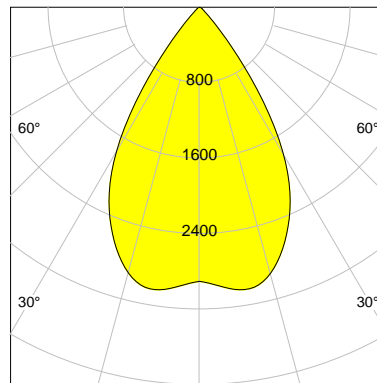

REFLECTOR

Technology	ULTRA
Material	Miro 20 Silver
FWHM	64°
FWTM	84°