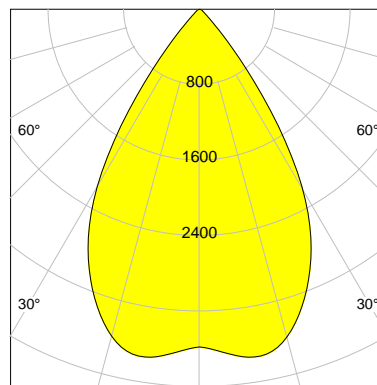

REFLECTOR

Technology	ULTRA
Material	Miro 20 Silver
FWHM	64°
FWTM	84°