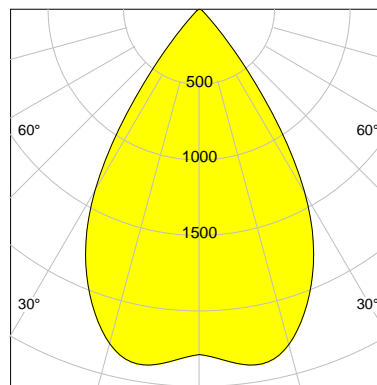

DESCRIPTION

Type	Track Spotlight
Article-number	141279L11823
Colour	white
Energy Consumption	17.1 W
Efficiency	139 lm/W
Luminous Flux	2375 lm
Current (sec)	450 mA
Protection Class	IP 20
Energy-Label	C
Cooling	Passive

LED

Color Temperature	3000K
Color Rendering	CRI 82
LES	15
Color Tolerance	3-Step McAdam
Planckian Curve	BBBL
Spectrum	Premium White G7
Photobiological safety	RG2

ELECTRICAL

Power Supply	220-240, 50-60Hz
Safety Class	2
Startup Time	< 1s
Overload- / Shortcircuit Protection	
Wiring / Adapter	3-Phase Adapter
Max Luminaires MCB	B16A 27 pcs
Tracks	Global Stucchi Eutrac

Control

Control	On/Off
---------	--------

REFLECTOR

Technology	ULTRA
Material	Miro 20 Silver
FWHM	64°
FWTM	84°

I-max : 2385 cd *

UGR : 23.1 (4H/8H - 70/50/20)

H/m	D/m	E _{max} /lx/klm *
1.0	1.2	963
2.0	2.5	241
3.0	3.7	107
4.0	5.0	60