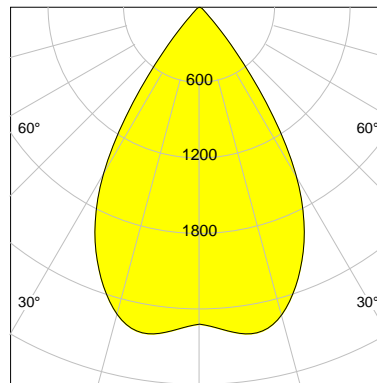

## DESCRIPTION

Type	Track Spotlight
Article-number	141279L11824
Colour	white
Energy Consumption	19.1 W
Efficiency	137 lm/W
Luminous Flux	2616 lm
Current (sec)	500 mA
Protection Class	IP 20
Energy-Label	C
Cooling	Passive

## REFLECTOR

Technology	ULTRA
Material	Miro 20 Silver
FWHM	64°
FWTM	84°

I-max : 2627 cd \*

UGR : 23.5 (4H/8H - 70/50/20)

H/m	D/m	E <sub>max</sub> /lx/klm *
1.0	1.2	963
2.0	2.5	241
3.0	3.7	107
4.0	5.0	60