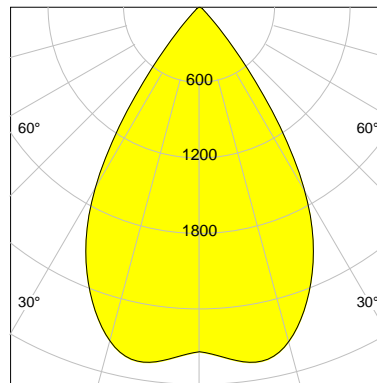

DESCRIPTION

Type	Track Spotlight
Article-number	141279L11825
Colour	white
Energy Consumption	21.1 W
Efficiency	135 lm/W
Luminous Flux	2844 lm
Current (sec)	550 mA
Protection Class	IP 20
Energy-Label	D
Cooling	Passive

LED

Color Temperature	3000K
Color Rendering	CRI 82
LES	15
Color Tolerance	3-Step McAdam
Planckian Curve	BBBL
Spectrum	Premium White G7
Photobiological safety	RG2

ELECTRICAL

Power Supply	220-240, 50-60Hz
Safety Class	2
Startup Time	< 1s
Overload- / Shortcircuit Protection	
Wiring / Adapter	3-Phase Adapter
Max Luminaires MCB	B16A 27 pcs
Tracks	Global Stucchi Eutrac

Control

Control	On/Off
---------	--------

REFLECTOR

Technology	ULTRA
Material	Miro 20 Silver
FWHM	64°
FWTM	84°

I-max : 2856 cd *

UGR : 23.8 (4H/8H - 70/50/20)

H/m	D/m	E _{max} /lx/klm *
1.0	1.2	963
2.0	2.5	241
3.0	3.7	107
4.0	5.0	60