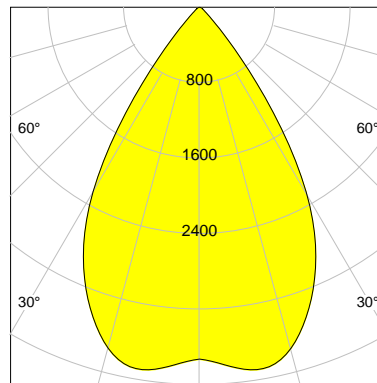

DESCRIPTION

Type	Track Spotlight
Article-number	141279L11828
Colour	white
Energy Consumption	31.8 W
Efficiency	122 lm/W
Luminous Flux	3872 lm
Current (sec)	800 mA
Protection Class	IP 20
Energy-Label	D
Cooling	Passive

LED

Color Temperature	3000K
Color Rendering	CRI 82
LES	15
Color Tolerance	3-Step McAdam
Planckian Curve	BBBL
Spectrum	Premium White G7
Photobiological safety	RG2

ELECTRICAL

Power Supply	220-240, 50-60Hz
Safety Class	2
Startup Time	< 1s
Overload- / Shortcircuit Protection	
Wiring / Adapter	3-Phase Adapter
Max Luminaires MCB	B16A 27 pcs
Tracks	Global Stucchi Eutrac

Control

Control	On/Off
---------	--------

REFLECTOR

Technology	ULTRA
Material	Miro 20 Silver
FWHM	64°
FWTM	84°

I-max : 3888 cd *

UGR : 24.8 (4H/8H - 70/50/20)

H/m	D/m	E _{max} /lx/klm *
1.0	1.2	963
2.0	2.5	241
3.0	3.7	107
4.0	5.0	60