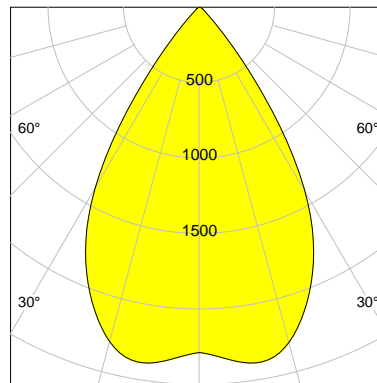

REFLECTOR

Technology	ULTRA
Material	Miro 20 Silver
FWHM	64°
FWTM	84°