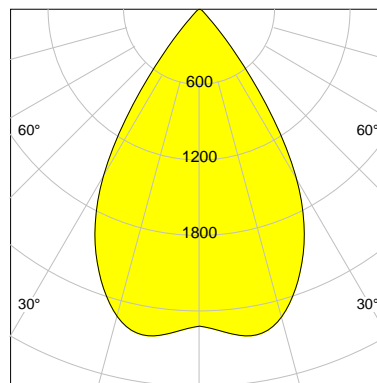

REFLECTOR

Technology	ULTRA
Material	Miro 20 Silver
FWHM	64°
FWTM	84°