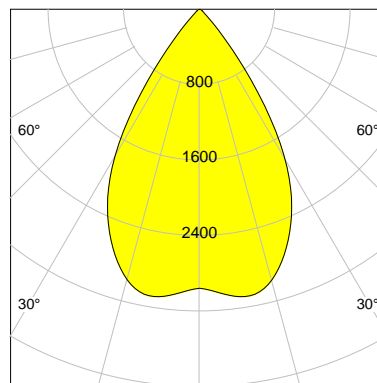

REFLECTOR

Technology	ULTRA
Material	Miro 20 Silver
FWHM	64°
FWTM	84°