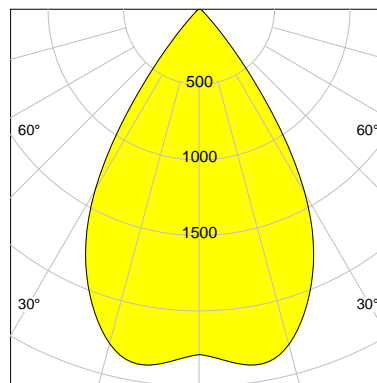

## DESCRIPTION

Type	Track Spotlight
Article-number	141279L11835
Colour	silver
Energy Consumption	17.1 W
Efficiency	139 lm/W
Luminous Flux	2375 lm
Current (sec)	450 mA
Protection Class	IP 20
Energy-Label	C
Cooling	Passive

## LED

Color Temperature	3000K
Color Rendering	CRI 82
LES	15
Color Tolerance	3-Step McAdam
Planckian Curve	BBBL
Spectrum	Premium White G7
Photobiological safety	RG2

## REFLECTOR

Technology	ULTRA
Material	Miro 20 Silver
FWHM	64°
FWTM	84°

I-max : 2385 cd \*

UGR : 23.1 (4H/8H - 70/50/20)

H/m	D/m	E <sub>max</sub> /lx/klm *
1.0	1.2	963
2.0	2.5	241
3.0	3.7	107
4.0	5.0	60