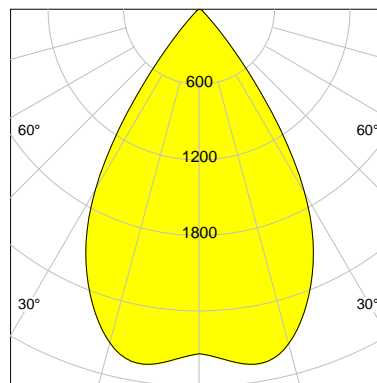

REFLECTOR

Technology	ULTRA
Material	Miro 20 Silver
FWHM	64°
FWTM	84°