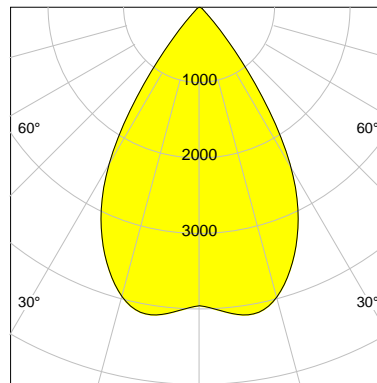

REFLECTOR

Technology	ULTRA
Material	Miro 20 Silver
FWHM	64°
FWTM	84°