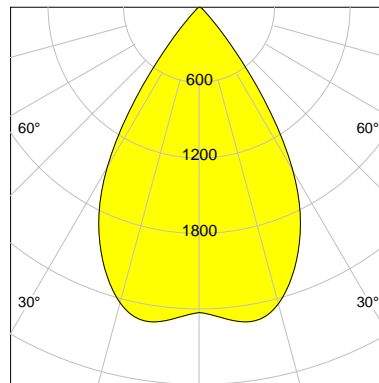

REFLECTOR

Technology	ULTRA
Material	Miro 20 Silver
FWHM	64°
FWTM	84°