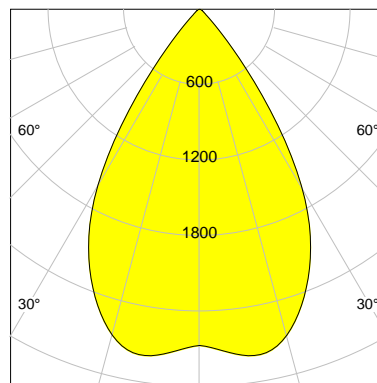

REFLECTOR

Technology	ULTRA
Material	Miro 20 Silver
FWHM	64°
FWTM	84°