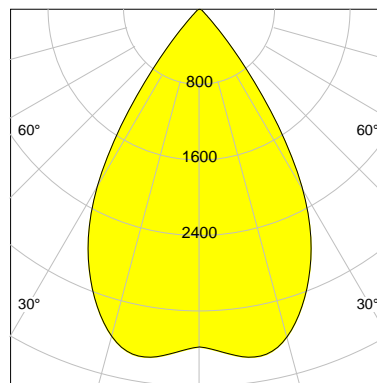

REFLECTOR

Technology	ULTRA
Material	Miro 20 Silver
FWHM	64°
FWTM	84°