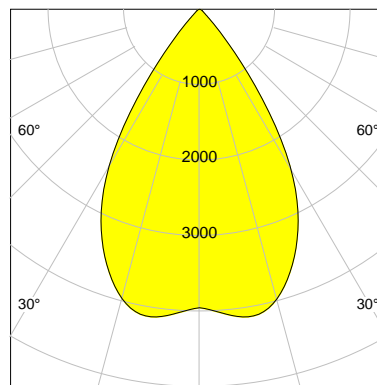

REFLECTOR

Technology	ULTRA
Material	Miro 20 Silver
FWHM	64°
FWTM	84°