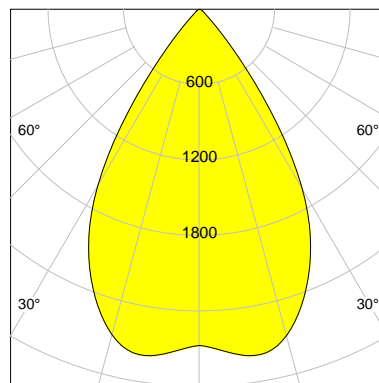

REFLECTOR

Technology	ULTRA
Material	Miro 20 Silver
FWHM	64°
FWTM	84°