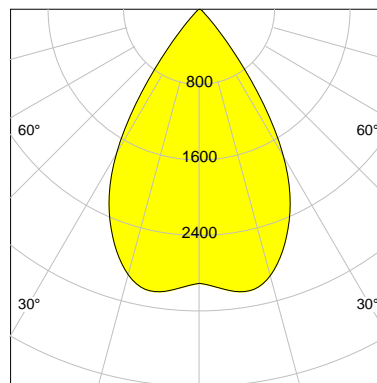

REFLECTOR

Technology	ULTRA
Material	Miro 20 Silver
FWHM	64°
FWTM	84°