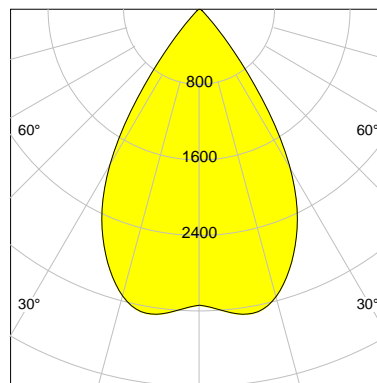

REFLECTOR

Technology	ULTRA
Material	Miro 20 Silver
FWHM	64°
FWTM	84°