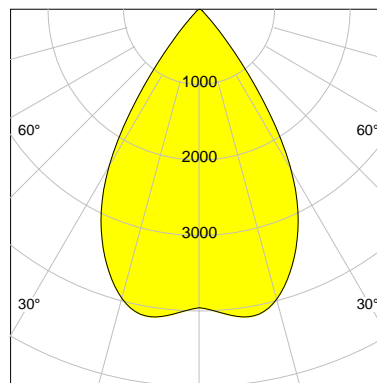

REFLECTOR

Technology	ULTRA
Material	Miro 20 Silver
FWHM	64°
FWTM	84°