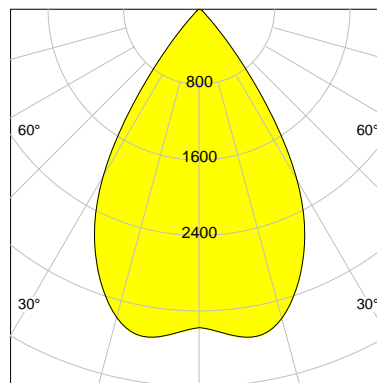

REFLECTOR

Technology	ULTRA
Material	Miro 20 Silver
FWHM	64°
FWTM	84°