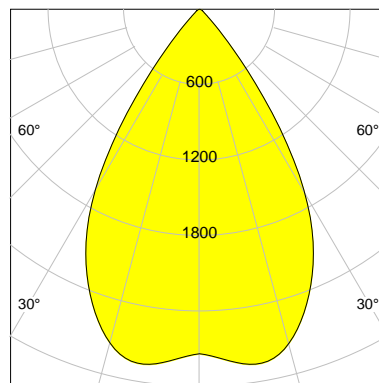

REFLECTOR

Technology	ULTRA
Material	Miro 20 Silver
FWHM	64°
FWTM	84°