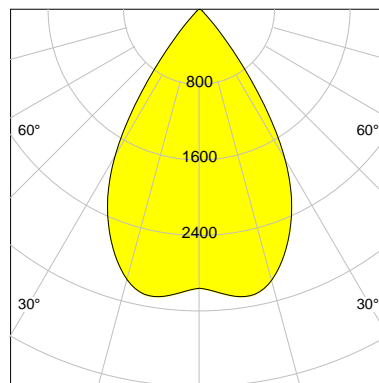

REFLECTOR

Technology	ULTRA
Material	Miro 20 Silver
FWHM	64°
FWTM	84°