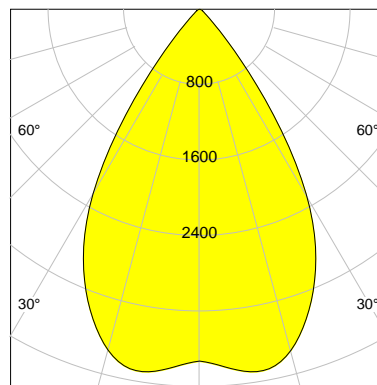

REFLECTOR

Technology	ULTRA
Material	Miro 20 Silver
FWHM	64°
FWTM	84°