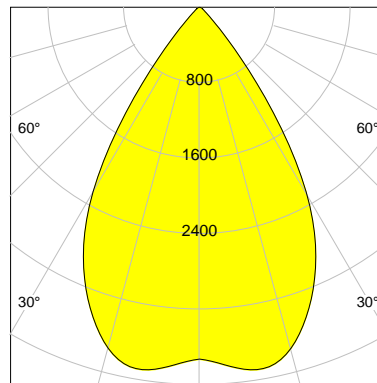

REFLECTOR

Technology	ULTRA
Material	Miro 20 Silver
FWHM	64°
FWTM	84°