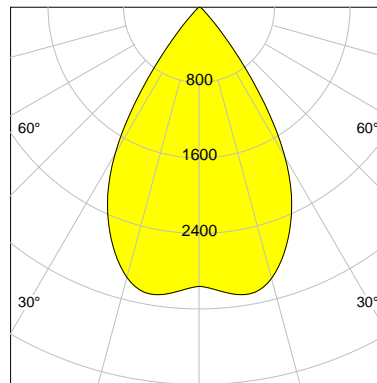

REFLECTOR

Technology	ULTRA
Material	Miro 20 Silver
FWHM	64°
FWTM	84°