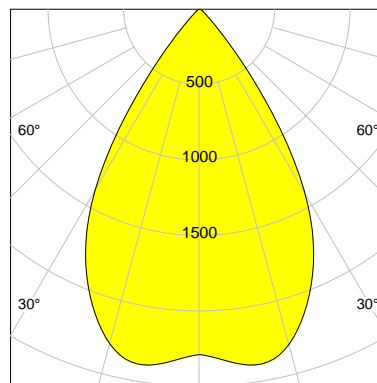

DESCRIPTION

Type	Track Spotlight
Article-number	141279L11894
Colour	silver
Energy Consumption	17.1 W
Efficiency	139 lm/W
Luminous Flux	2375 lm
Current (sec)	450 mA
Protection Class	IP 20
Energy-Label	C
Cooling	Passive

LED

Color Temperature	3000K
Color Rendering	CRI 82
LES	15
Color Tolerance	3-Step McAdam
Planckian Curve	BBBL
Spectrum	Premium White G7
Photobiological safety	RG2

ELECTRICAL

Power Supply	220-240, 50-60Hz
Safety Class	2
Startup Time	< 1s
Overload- / Shortcircuit Protection	
Wiring / Adapter	3-Phase Adapter
Max Luminaires MCB	B16A 27 pcs
Tracks	Global Stucchi Eutrac

Control

Control	On/Off
---------	--------

REFLECTOR

Technology	ULTRA
Material	Miro 20 Silver
FWHM	64°
FWTM	84°

I-max : 2385 cd *

UGR : 23.1 (4H/8H - 70/50/20)

H/m	D/m	E _{max} /lx/klm *
1.0	1.2	963
2.0	2.5	241
3.0	3.7	107
4.0	5.0	60