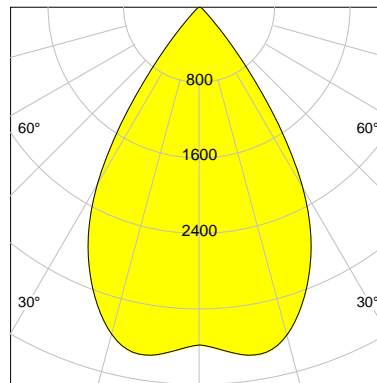

DESCRIPTION

Type	Track Spotlight
Article-number	141279L11904
Colour	silver
Energy Consumption	27.4 W
Efficiency	135 lm/W
Luminous Flux	3716 lm
Current (sec)	700 mA
Protection Class	IP 20
Energy-Label	D
Cooling	Passive

LED

Color Temperature	3500K
Color Rendering	CRI 90
LES	15
Color Tolerance	2-Step McAdam
Planckian Curve	BBBL
Spectrum	Premium White G7 HE+
Photobiological safety	RG1

ELECTRICAL

Power Supply	220-240, 50-60Hz
Safety Class	2
Startup Time	< 1s
Overload- / Shortcircuit Protection	
Wiring / Adapter	3-Phase Adapter
Max Luminaires MCB	B16A 27 pcs
Tracks	Global Stucchi Eutrac

Control

Control	On/Off
---------	--------

REFLECTOR

Technology	ULTRA
Material	Miro 20 Silver
FWHM	64°
FWTM	84°

UGR : 24.7 (4H/8H - 70/50/20)

H/m	D/m	E _{max} /lx/klm *
1.0	1.2	963
2.0	2.5	241
3.0	3.7	107
4.0	5.0	60