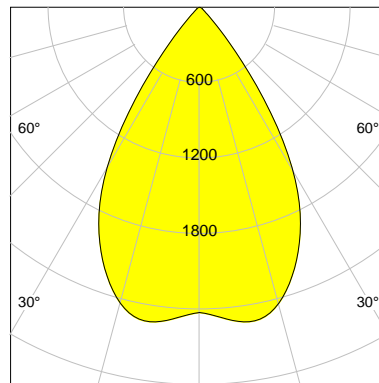

DESCRIPTION

Type	Track Spotlight
Article-number	141279L11906
Colour	black
Energy Consumption	17.1 W
Efficiency	147 lm/W
Luminous Flux	2520 lm
Current (sec)	450 mA
Protection Class	IP 20
Energy-Label	C
Cooling	Passive

LED

Color Temperature	3500K
Color Rendering	CRI 90
LES	15
Color Tolerance	2-Step McAdam
Planckian Curve	BBBL
Spectrum	Premium White G7 HE+
Photobiological safety	RG1

ELECTRICAL

Power Supply	220-240, 50-60Hz
Safety Class	2
Startup Time	< 1s
Overload- / Shortcircuit Protection	
Wiring / Adapter	3-Phase Adapter
Max Luminaires MCB	B16A 27 pcs
Tracks	Global Stucchi Eutrac

Control

Control	On/Off
---------	--------

REFLECTOR

Technology	ULTRA
Material	Miro 20 Silver
FWHM	64°
FWTM	84°

I-max : 2530 cd *

UGR : 23.3 (4H/8H - 70/50/20)

H/m	D/m	E _{max} /lx/klm *
1.0	1.2	963
2.0	2.5	241
3.0	3.7	107
4.0	5.0	60