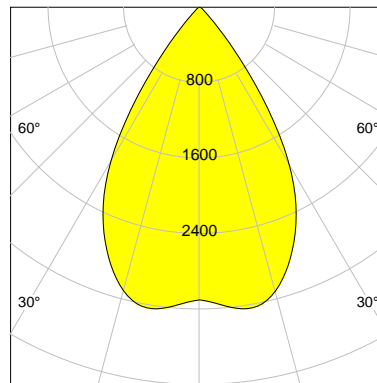

DESCRIPTION

Type	Track Spotlight
Article-number	141279L11917
Colour	white
Energy Consumption	27.4 W
Efficiency	117 lm/W
Luminous Flux	3220 lm
Current (sec)	700 mA
Protection Class	IP 20
Energy-Label	D
Cooling	Passive

LED

Color Temperature	4000K
Color Rendering	CRI 92
LES	15
Color Tolerance	3-Step McAdam
Planckian Curve	BBBL
Spectrum	Premium White G7
Photobiological safety	RG2

ELECTRICAL

Power Supply	220-240, 50-60Hz
Safety Class	2
Startup Time	< 1s
Overload- / Shortcircuit Protection	
Wiring / Adapter	3-Phase Adapter
Max Luminaires MCB	B16A 27 pcs
Tracks	Global Stucchi Eutrac

Control

Control	On/Off
---------	--------

REFLECTOR

Technology	ULTRA
Material	Miro 20 Silver
FWHM	64°
FWTM	84°

I-max : 3233 cd *

UGR : 24.2 (4H/8H - 70/50/20)

H/m	D/m	E _{max} /lx/klm *
1.0	1.2	963
2.0	2.5	241
3.0	3.7	107
4.0	5.0	60