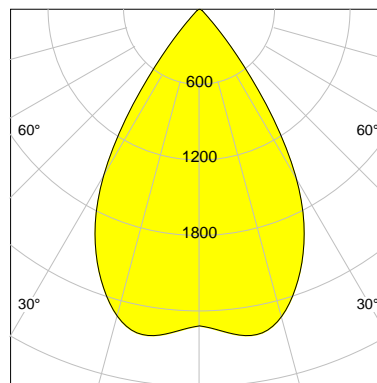

REFLECTOR

Technology	ULTRA
Material	Miro 20 Silver
FWHM	64°
FWTM	84°