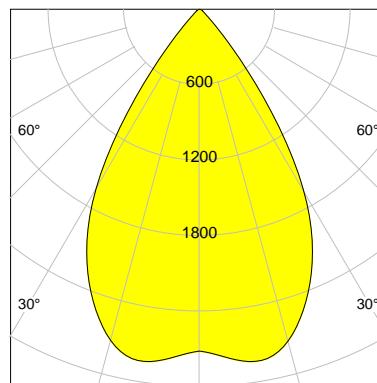

I-max : 2833 cd *

UGR : 23.7 (4H/8H - 70/50/20)

H/m	D/m	E_{max}/lx/klm *
1.0	1.2	963
2.0	2.5	241
3.0	3.7	107
4.0	5.0	60

Other configurations, accessories or controls like DALI or Wireless on request

The technical data represent rated values for an ambient temperature of 25°C. The data values for the luminous flux are initially subject to a tolerance of +/- 10%, those for the the electrical connected load are initially subject to a tolerance of +/- 10%, those for the CRI +/- 1.5 and those for the colour temperature are initially subject to a tolerance of +/- 150 K. Errors and omission excepted. Subject to change without prior notice. Last update 2023_05_22