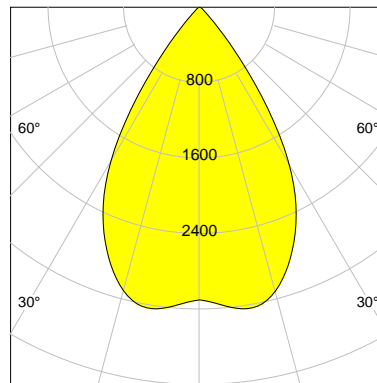

REFLECTOR

Technology	ULTRA
Material	Miro 20 Silver
FWHM	64°
FWTM	84°