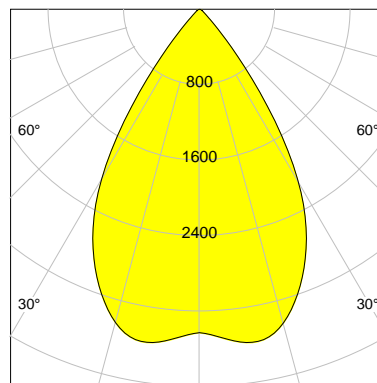

REFLECTOR

Technology	ULTRA
Material	Miro 20 Silver
FWHM	64°
FWTM	84°