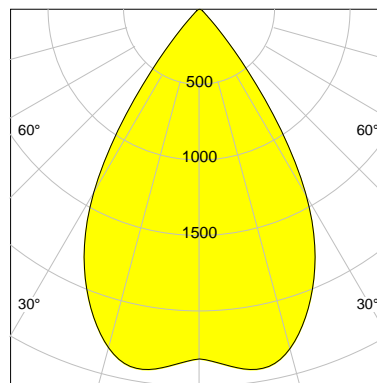

REFLECTOR

Technology	ULTRA
Material	Miro 20 Silver
FWHM	64°
FWTM	84°