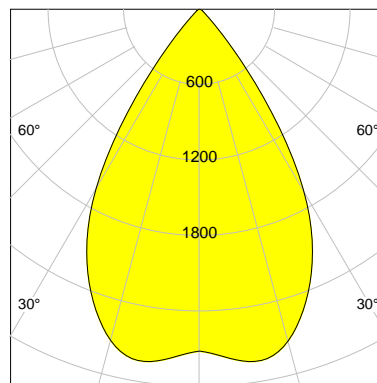

REFLECTOR

Technology	ULTRA
Material	Miro 20 Silver
FWHM	64°
FWTM	84°