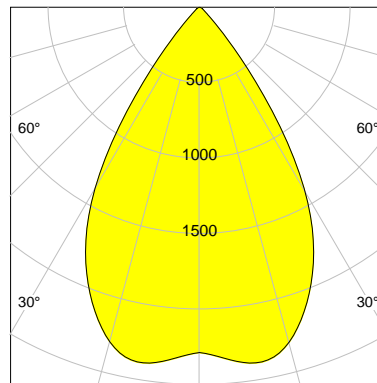

DESCRIPTION

Type	Track Spotlight
Article-number	141279L11931
Colour	black
Energy Consumption	17.1 W
Efficiency	139 lm/W
Luminous Flux	2375 lm
Current (sec)	450 mA
Protection Class	IP 20
Energy-Label	C
Cooling	Passive

LED

Color Temperature	3000K
Color Rendering	CRI 82
LES	15
Color Tolerance	3-Step McAdam
Planckian Curve	BBBL
Spectrum	Premium White G7
Photobiological safety	RG2

ELECTRICAL

Power Supply	220-240, 50-60Hz
Safety Class	2
Startup Time	< 1s
Overload- / Shortcircuit Protection	
Wiring / Adapter	3-Phase Adapter
Max Luminaires MCB	B16A 27 pcs
Tracks	Global Stucchi Eutrac

Control

Control	On/Off
---------	--------

REFLECTOR

Technology	ULTRA
Material	Miro 20 Silver
FWHM	64°
FWTM	84°

I-max : 2385 cd *

UGR : 23.1 (4H/8H - 70/50/20)

H/m	D/m	E _{max} /lx/klm *
1.0	1.2	963
2.0	2.5	241
3.0	3.7	107
4.0	5.0	60