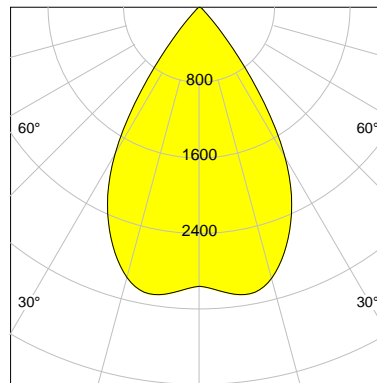

DESCRIPTION

Type	Track Spotlight
Article-number	141279L11934
Colour	black
Energy Consumption	23.2 W
Efficiency	132 lm/W
Luminous Flux	3070 lm
Current (sec)	600 mA
Protection Class	IP 20
Energy-Label	D
Cooling	Passive

LED

Color Temperature	3000K
Color Rendering	CRI 82
LES	15
Color Tolerance	3-Step McAdam
Planckian Curve	BBBL
Spectrum	Premium White G7
Photobiological safety	RG2

ELECTRICAL

Power Supply	220-240, 50-60Hz
Safety Class	2
Startup Time	< 1s
Overload- / Shortcircuit Protection	
Wiring / Adapter	3-Phase Adapter
Max Luminaires MCB	B16A 27 pcs
Tracks	Global Stucchi Eutrac

Control

Control	On/Off
---------	--------

REFLECTOR

Technology	ULTRA
Material	Miro 20 Silver
FWHM	64°
FWTM	84°

I-max : 3082 cd *

UGR : 24.0 (4H/8H - 70/50/20)

H/m	D/m	E _{max} /lx/klm *
1.0	1.2	963
2.0	2.5	241
3.0	3.7	107
4.0	5.0	60