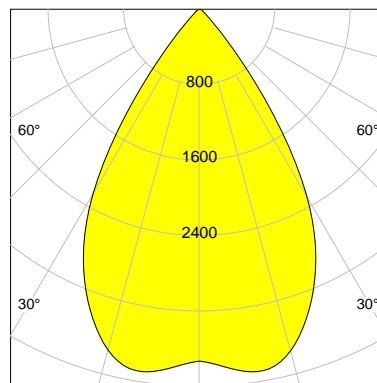

DESCRIPTION

Type	Track Spotlight
Article-number	141279L11936
Colour	black
Energy Consumption	31.8 W
Efficiency	122 lm/W
Luminous Flux	3872 lm
Current (sec)	800 mA
Protection Class	IP 20
Energy-Label	D
Cooling	Passive

LED

Color Temperature	3000K
Color Rendering	CRI 82
LES	15
Color Tolerance	3-Step McAdam
Planckian Curve	BBBL
Spectrum	Premium White G7
Photobiological safety	RG2

ELECTRICAL

Power Supply	220-240, 50-60Hz
Safety Class	2
Startup Time	< 1s
Overload- / Shortcircuit Protection	
Wiring / Adapter	3-Phase Adapter
Max Luminaires MCB	B16A 27 pcs
Tracks	Global Stucchi Eutrac

Control

Control	On/Off
---------	--------

REFLECTOR

Technology	ULTRA
Material	Miro 20 Silver
FWHM	64°
FWTM	84°

I-max : 3888 cd *

UGR : 24.8 (4H/8H - 70/50/20)

H/m	D/m	E _{max} /lx/klm *
1.0	1.2	963
2.0	2.5	241
3.0	3.7	107
4.0	5.0	60