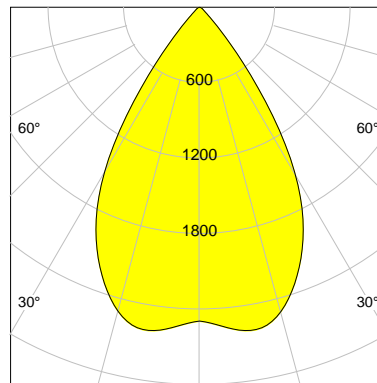

REFLECTOR

Technology	ULTRA
Material	Miro 20 Silver
FWHM	64°
FWTM	84°