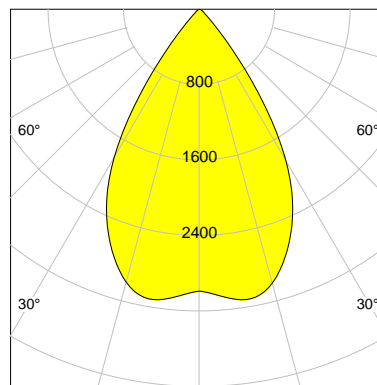

REFLECTOR

Technology	ULTRA
Material	Miro 20 Silver
FWHM	64°
FWTM	84°