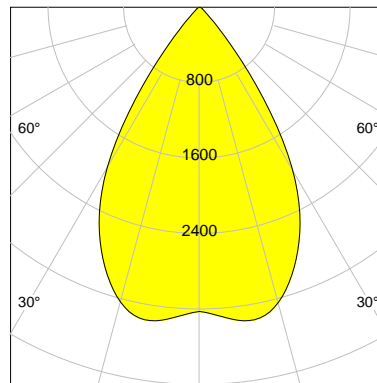

REFLECTOR

Technology	ULTRA
Material	Miro 20 Silver
FWHM	64°
FWTM	84°