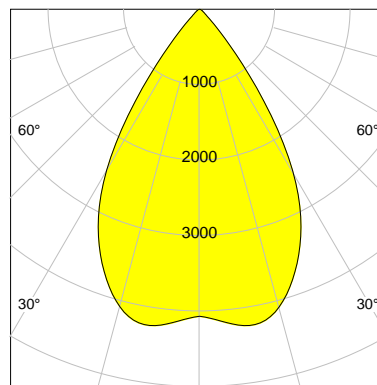

REFLECTOR

Technology	ULTRA
Material	Miro 20 Silver
FWHM	64°
FWTM	84°