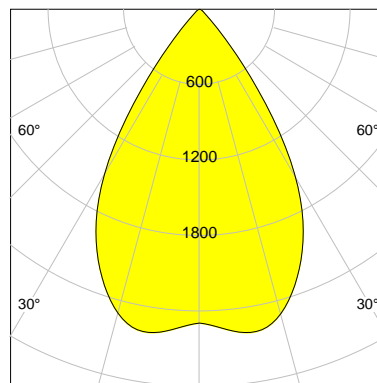

REFLECTOR

Technology	ULTRA
Material	Miro 20 Silver
FWHM	64°
FWTM	84°