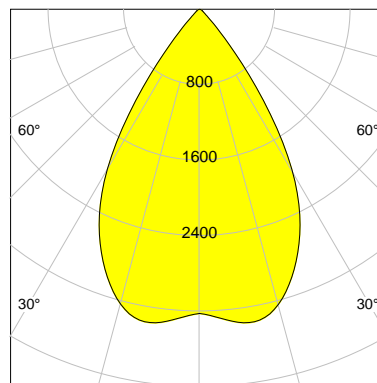

REFLECTOR

Technology	ULTRA
Material	Miro 20 Silver
FWHM	64°
FWTM	84°