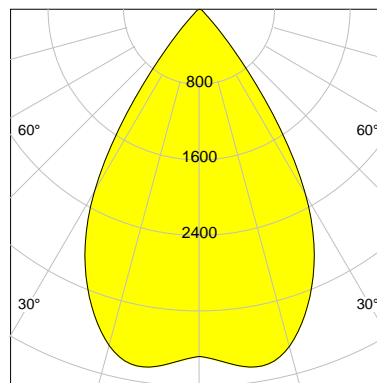

REFLECTOR

Technology	ULTRA
Material	Miro 20 Silver
FWHM	64°
FWTM	84°