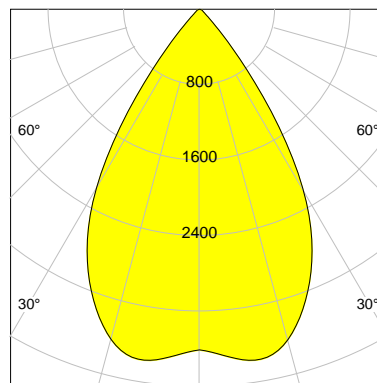

DESCRIPTION

Type	Track Spotlight
Article-number	141279L12045
Colour	silver
Energy Consumption	27.4 W
Efficiency	137 lm/W
Luminous Flux	3749 lm
Current (sec)	700 mA
Protection Class	IP 20
Energy-Label	C
Cooling	Passive

LED

Color Temperature	4000K
Color Rendering	CRI 82
LES	15
Color Tolerance	3-Step McAdam
Planckian Curve	BBL
Spectrum	Neutral White G7
Photobiological safety	RG2

ELECTRICAL

Power Supply	220-240, 50-60Hz
Safety Class	2
Startup Time	< 1s
Overload- / Shortcircuit Protection	
Wiring / Adapter	3-Phase Adapter
Max Luminaires MCB	B16A 27 pcs
Tracks	Global Stucchi Eutrac

Control

Control	On/Off
---------	--------

REFLECTOR

Technology	ULTRA
Material	Miro 20 Silver
FWHM	64°
FWTM	84°

I-max : 3764 cd *

UGR : 24.7 (4H/8H - 70/50/20)

H/m	D/m	E _{max} /lx/klm *
1.0	1.2	963
2.0	2.5	241
3.0	3.7	107
4.0	5.0	60