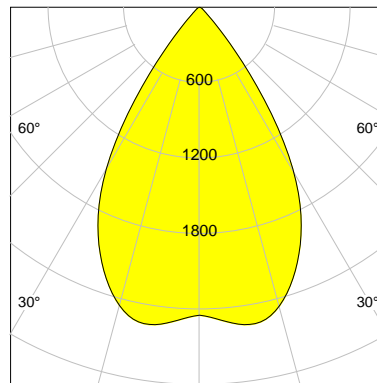

DESCRIPTION

Type	Track Spotlight
Article-number	141279L12047
Colour	black
Energy Consumption	17.1 W
Efficiency	149 lm/W
Luminous Flux	2542 lm
Current (sec)	450 mA
Protection Class	IP 20
Energy-Label	C
Cooling	Passive

LED

Color Temperature	4000K
Color Rendering	CRI 82
LES	15
Color Tolerance	3-Step McAdam
Planckian Curve	BBL
Spectrum	Neutral White G7
Photobiological safety	RG2

ELECTRICAL

Power Supply	220-240, 50-60Hz
Safety Class	2
Startup Time	< 1s
Overload- / Shortcircuit Protection	
Wiring / Adapter	3-Phase Adapter
Max Luminaires MCB	B16A 27 pcs
Tracks	Global Stucchi Eutrac

Control

Control	On/Off
---------	--------

REFLECTOR

Technology	ULTRA
Material	Miro 20 Silver
FWHM	64°
FWTM	84°

I-max : 2552 cd *

UGR : 23.4 (4H/8H - 70/50/20)

H/m	D/m	E _{max} /lx/klm *
1.0	1.2	963
2.0	2.5	241
3.0	3.7	107
4.0	5.0	60