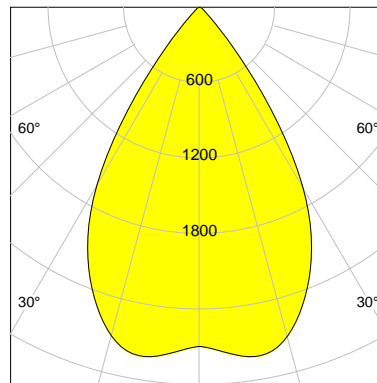

DESCRIPTION

Type	Track Spotlight
Article-number	141279L12048
Colour	black
Energy Consumption	19.1 W
Efficiency	147 lm/W
Luminous Flux	2799 lm
Current (sec)	500 mA
Protection Class	IP 20
Energy-Label	C
Cooling	Passive

LED

Color Temperature	4000K
Color Rendering	CRI 82
LES	15
Color Tolerance	3-Step McAdam
Planckian Curve	BBL
Spectrum	Neutral White G7
Photobiological safety	RG2

ELECTRICAL

Power Supply	220-240, 50-60Hz
Safety Class	2
Startup Time	< 1s
Overload- / Shortcircuit Protection	
Wiring / Adapter	3-Phase Adapter
Max Luminaires MCB	B16A 27 pcs
Tracks	Global Stucchi Eutrac

Control

Control	On/Off
---------	--------

REFLECTOR

Technology	ULTRA
Material	Miro 20 Silver
FWHM	64°
FWTM	84°

I-max : 2810 cd *

UGR : 23.7 (4H/8H - 70/50/20)

H/m	D/m	E _{max} /lx/klm *
1.0	1.2	963
2.0	2.5	241
3.0	3.7	107
4.0	5.0	60